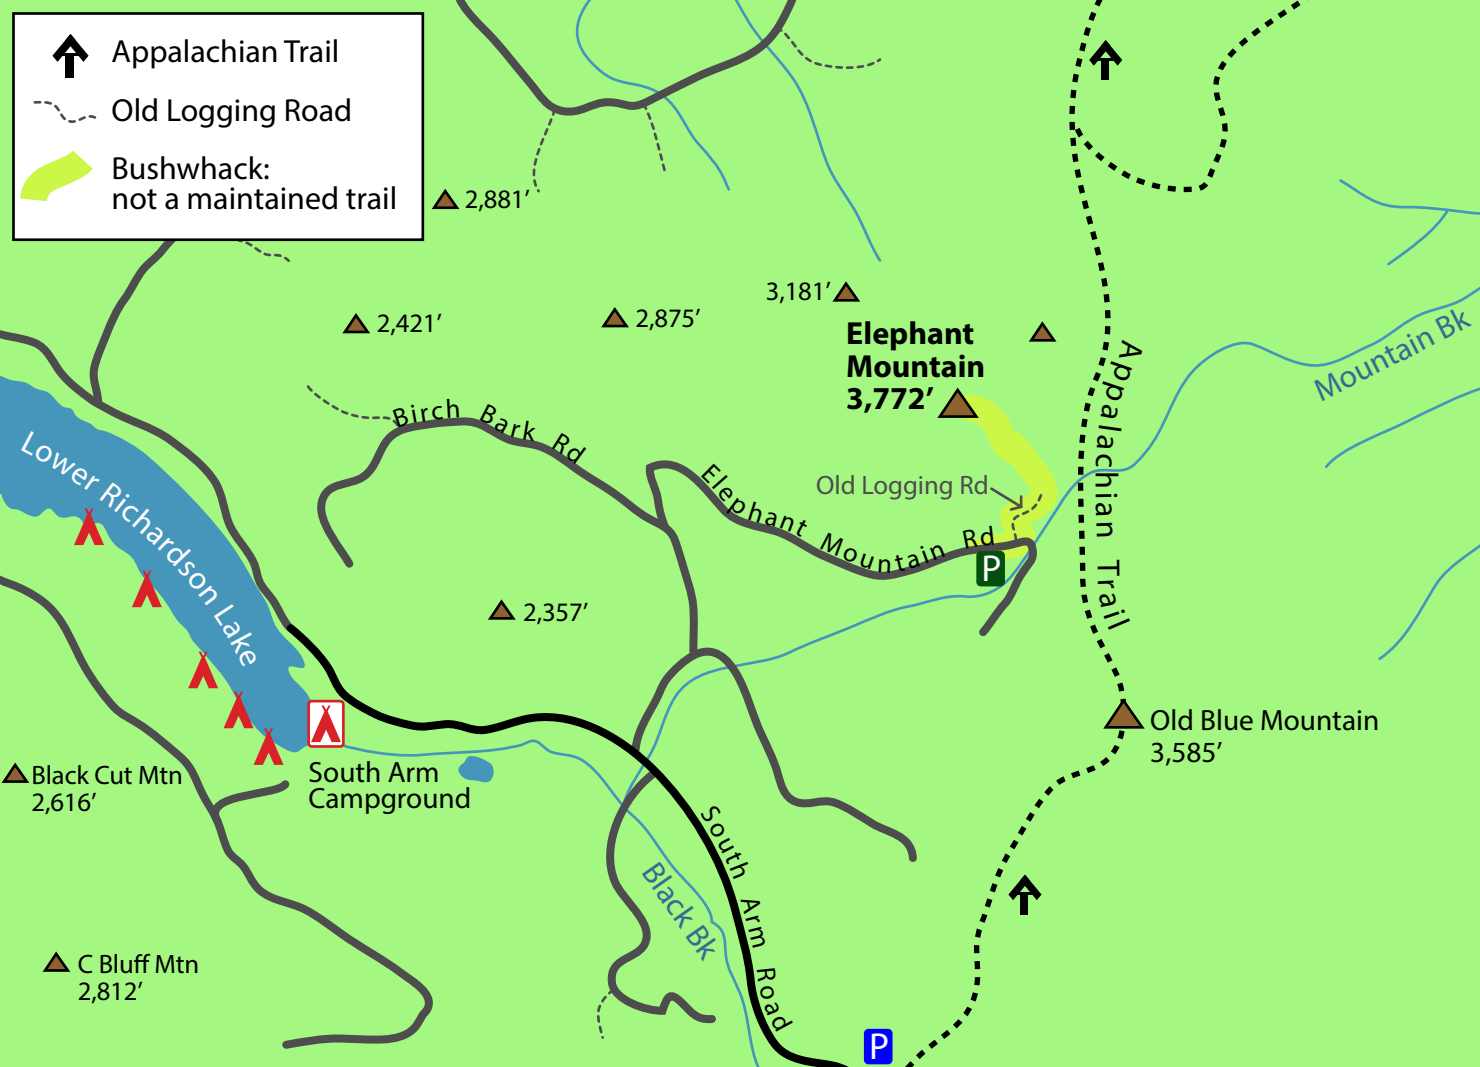

↑ Appalachian Trail

- - - Old Logging Road

 Bushwhack:
not a maintained trail

▲ 2,881'

▲ 2,421'

▲ 2,875'

▲ 3,181'

Elephant Mountain
3,772'

Birch Bark Rd

Elephant Mountain Rd

Old Logging Rd

Appalachian Trail

Mountain Bk

Lower Richardson Lake

South Arm Road

Black Bk

Old Blue Mountain
3,585'

▲ Black Cut Mtn
2,616'

South Arm Campground

▲ C Bluff Mtn
2,812'

P

P